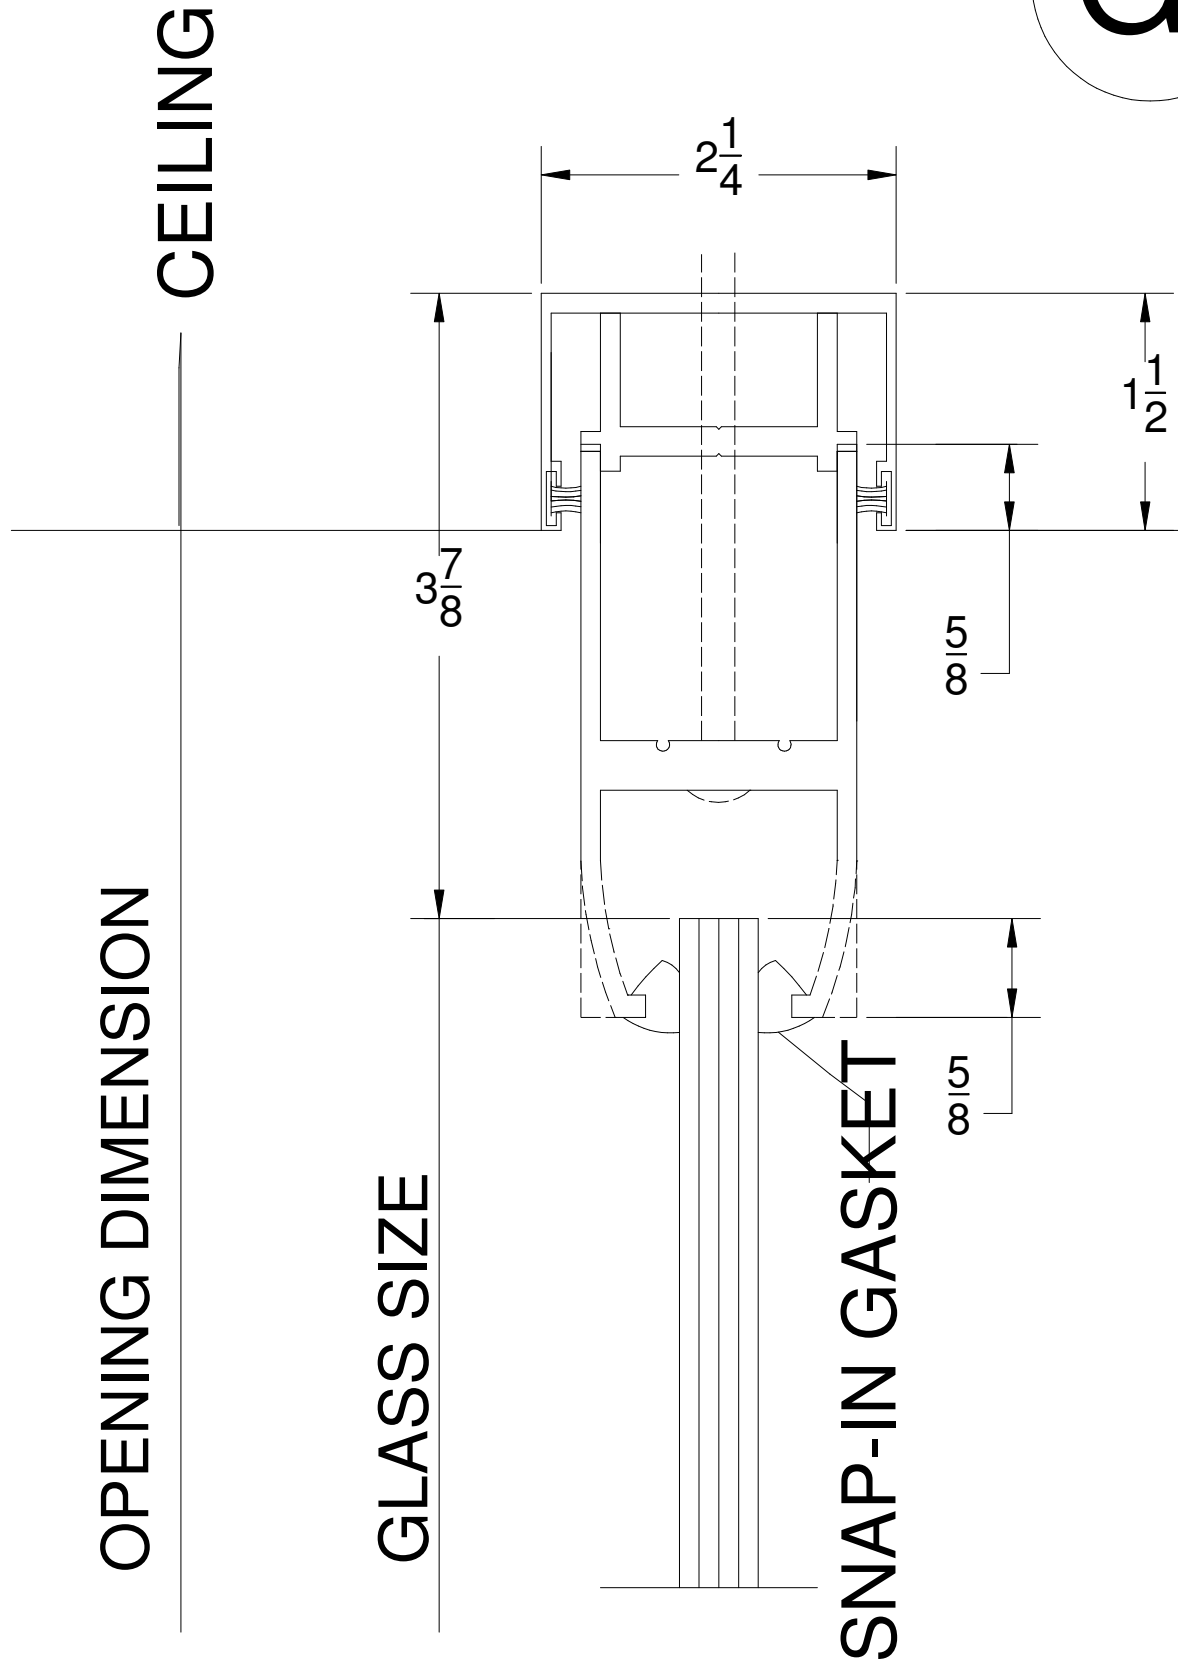

G6

Standard
Flushed Glazed Sidelight W/ Slider
Track Mounted Flush with Ceiling