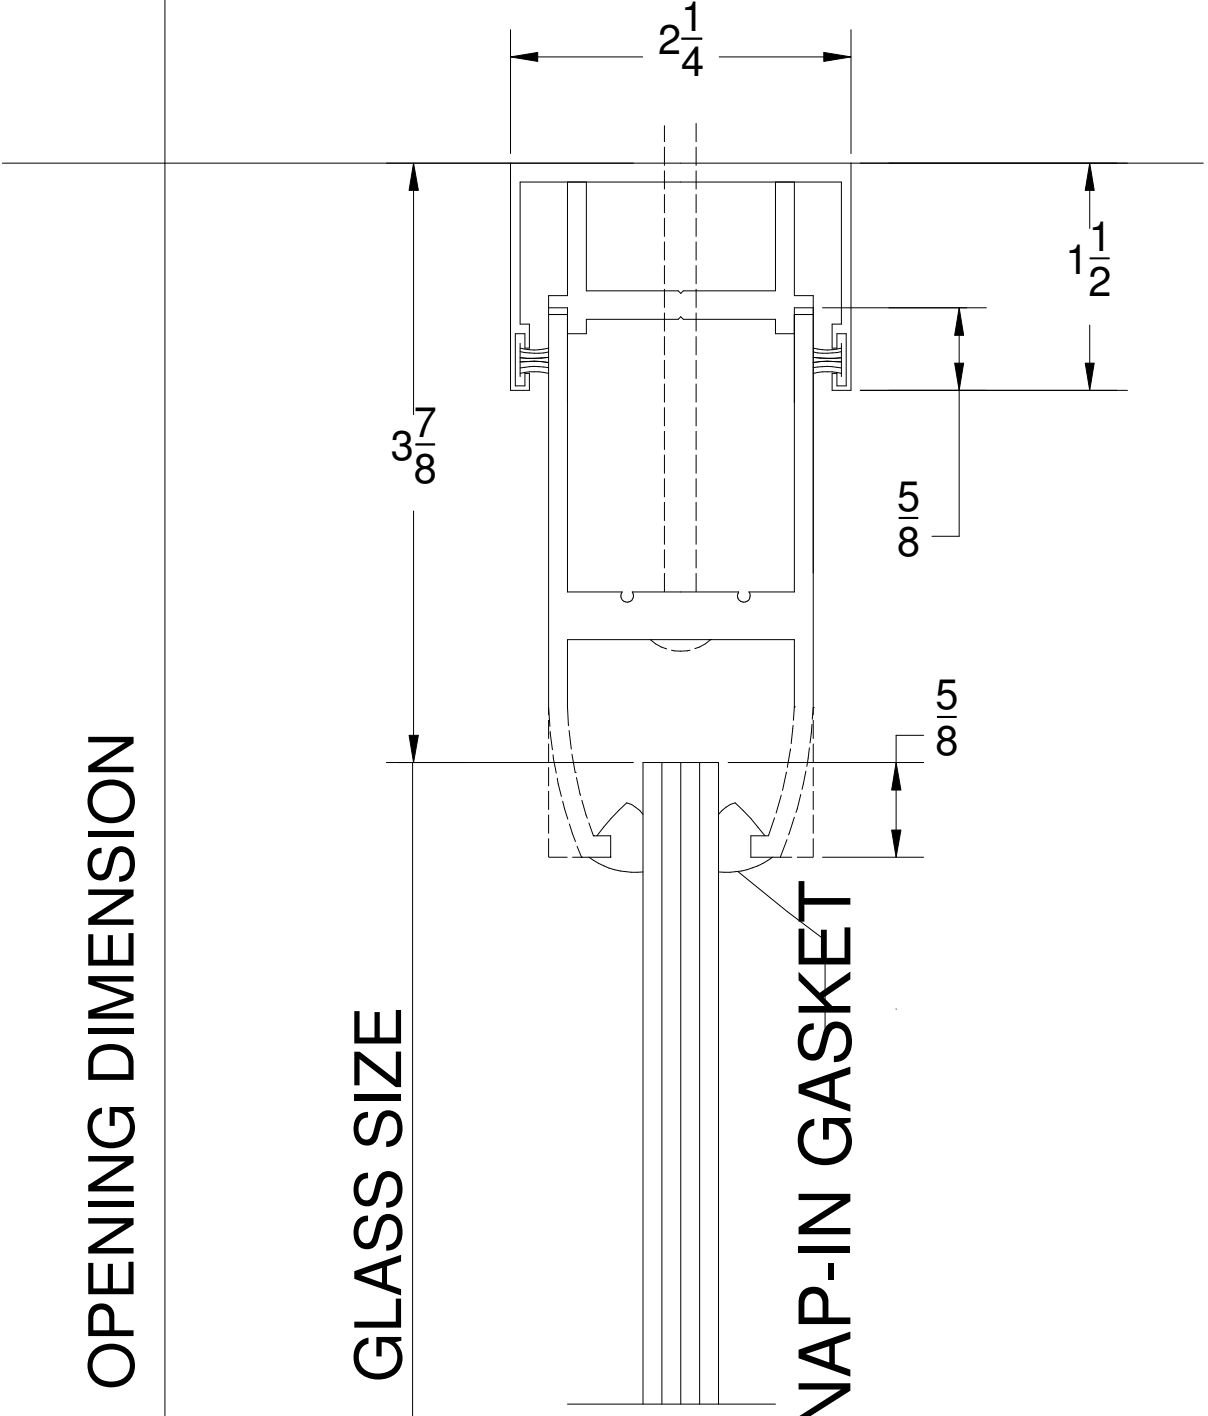

G5

CEILING

OPENING DIMENSION

GLASS SIZE

SNAP-IN GASKET

Standard

Flushed Glazed Sidelight W/ Slider Track Mounted to Underside of Ceiling