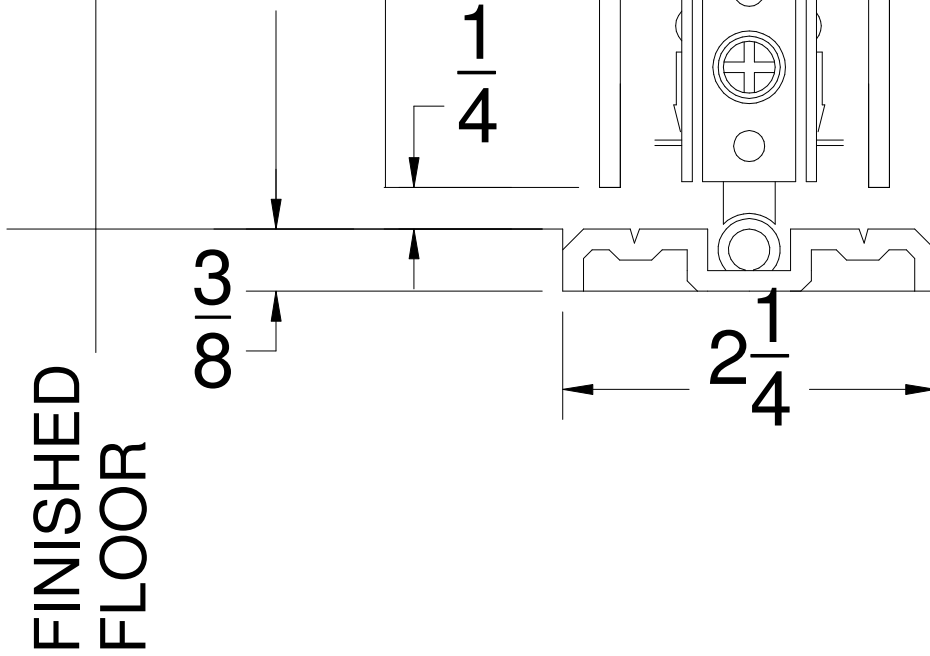

G4

OPENING DIMENSION

SLIDER SIZE

Sliding Panel Sill W/ Roller Track Mounted Flush with Finished Floor