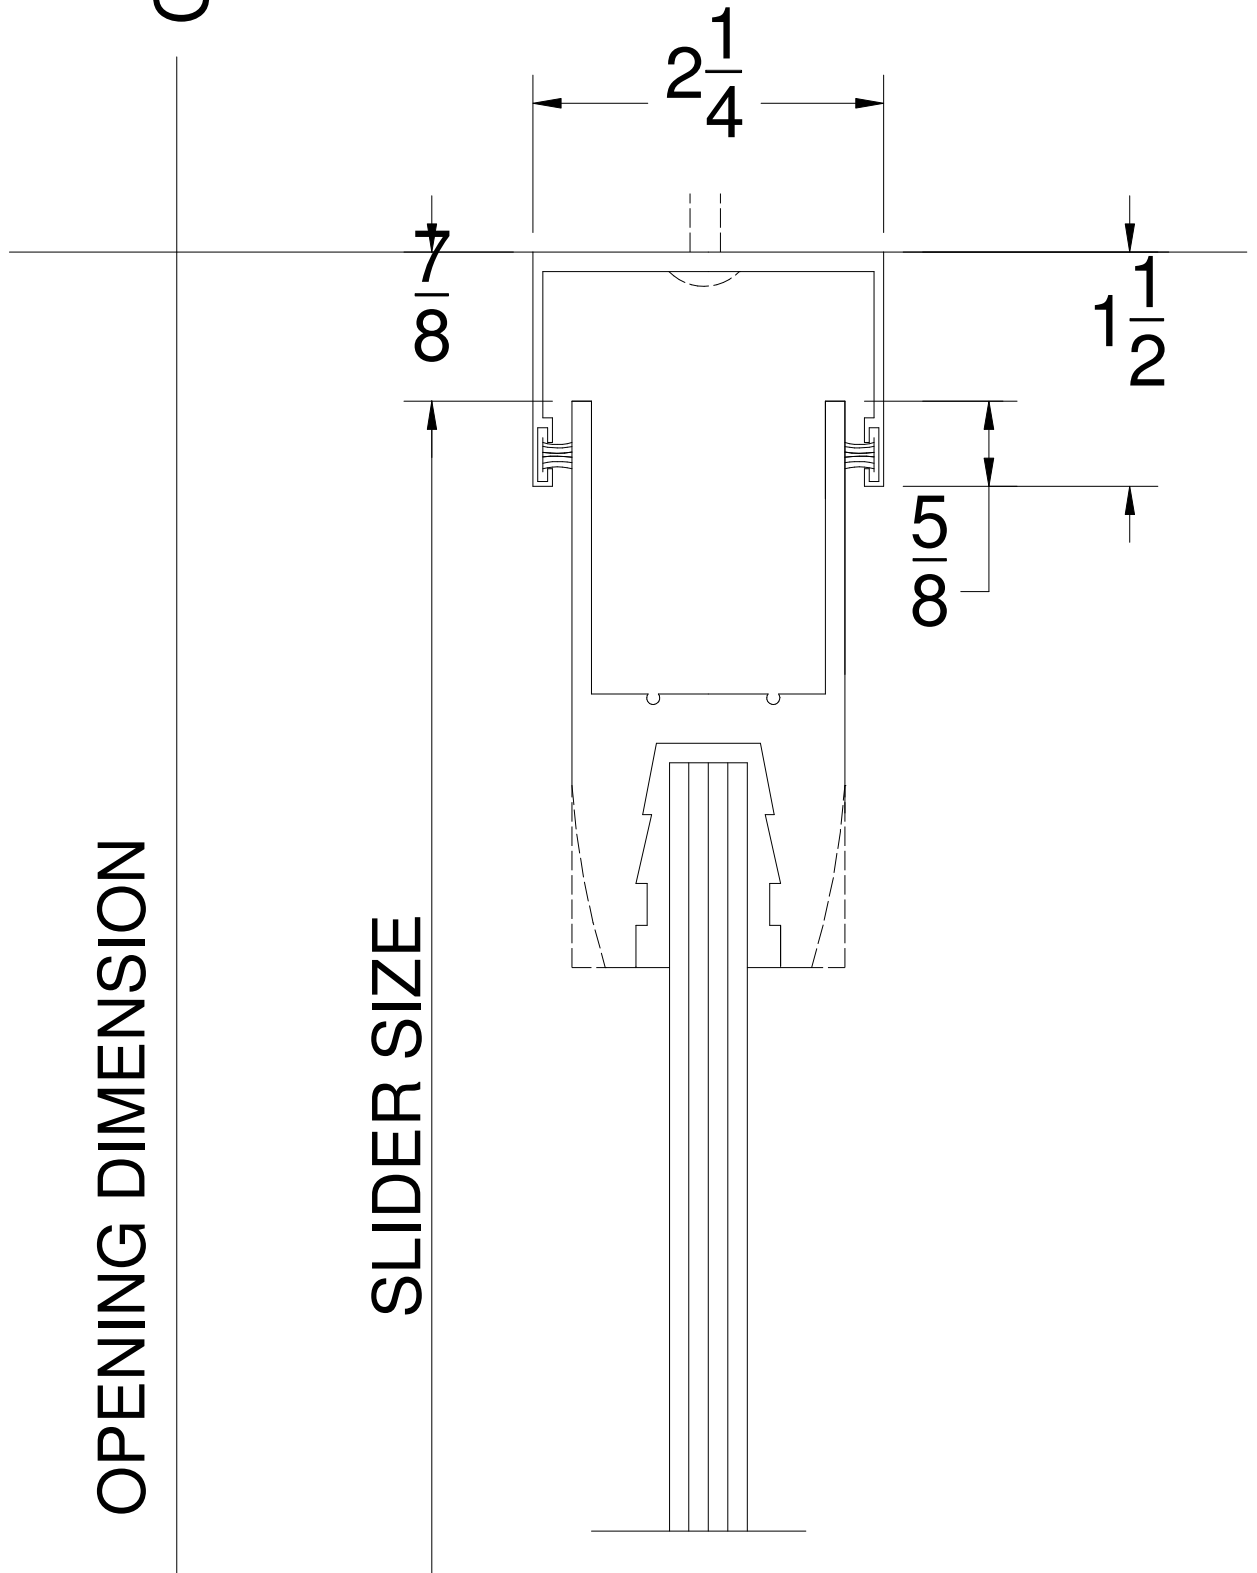

G1

CEILING

OPENING DIMENSION

SLIDER SIZE

Sliding Panel Head W/ Slider Track Mounted to Underside of Ceiling