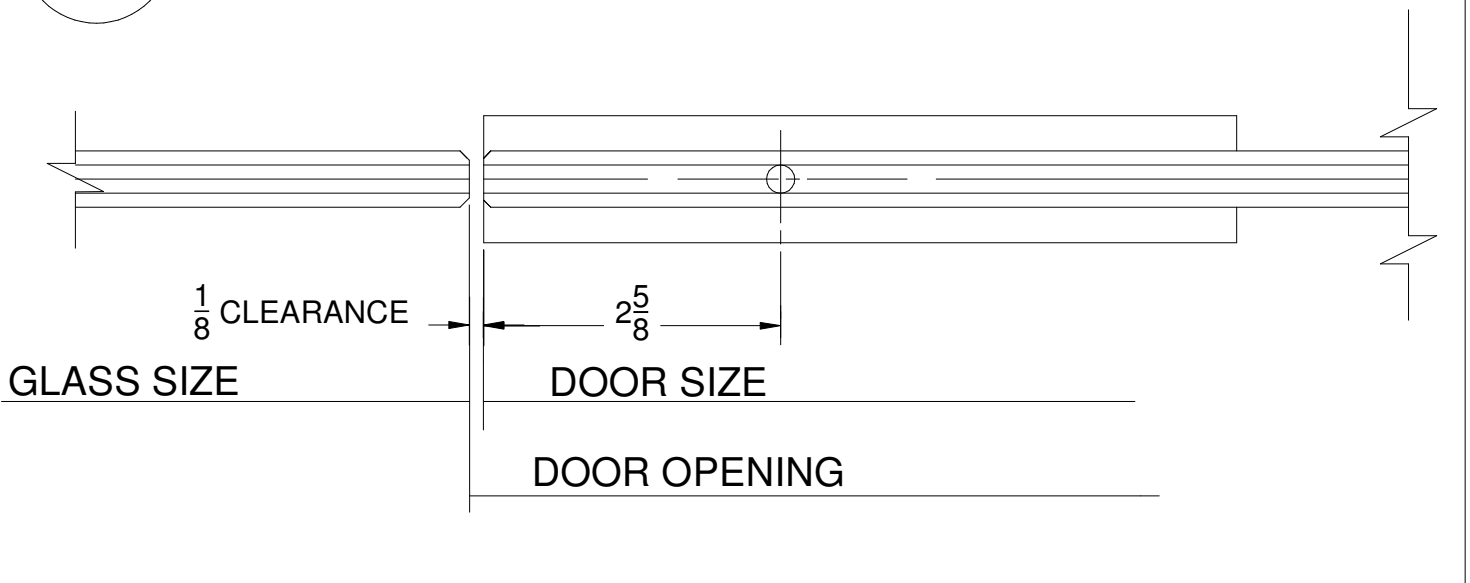

# DOOR PLANS

F4

Door Edge Detail (Pivot Side) at Sidelight  
Type AGA Door and Sidelight w/Out Rail