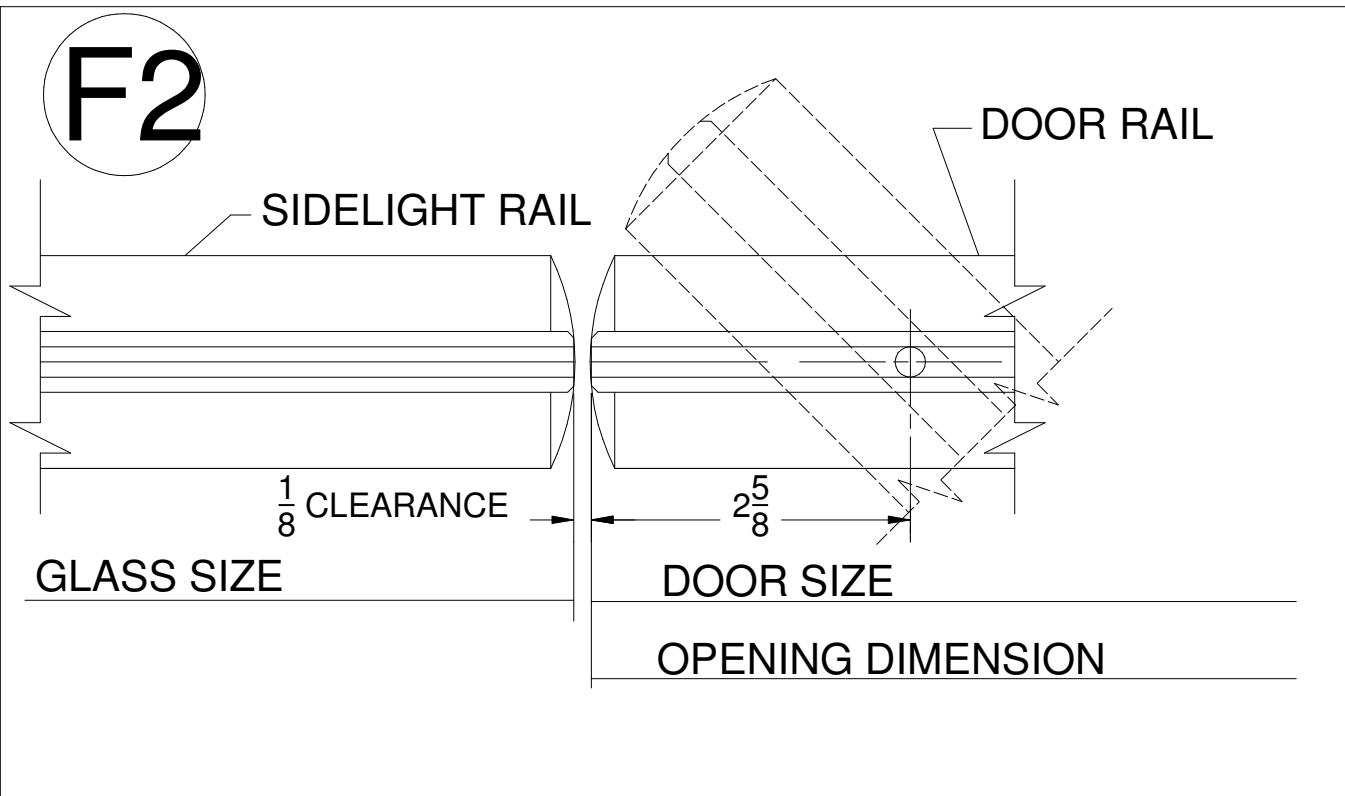

DOOR PLANS

Door Edge Detail (Pivot Side) at Sidelight
Type P or B/P Door and Sidelight w/Rail