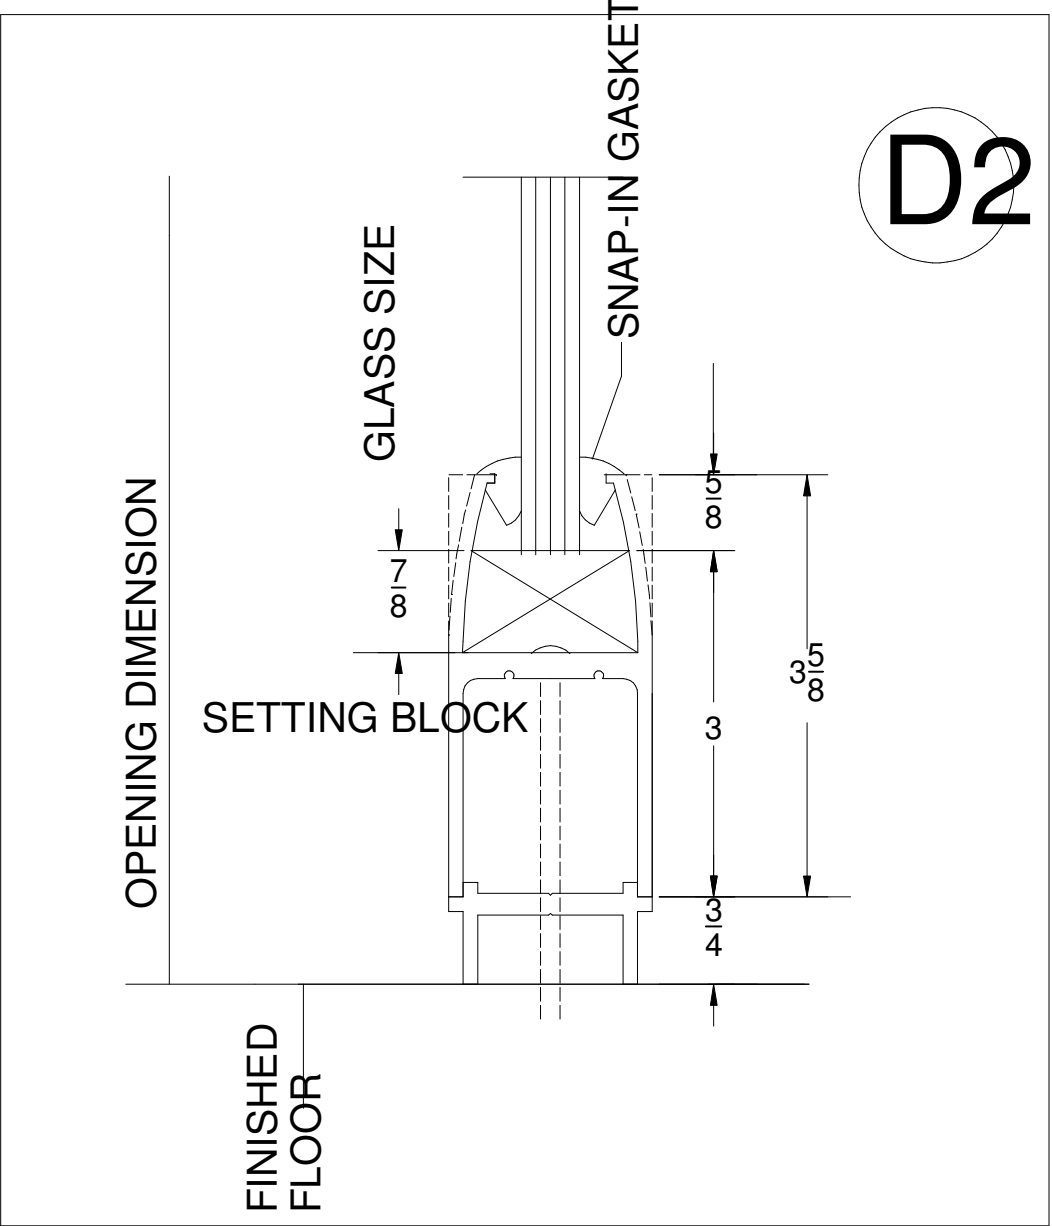

SIDELIGHT SILL SECTIONS

STANDARD
Flush Glazed Sidelight W/ 3/4" Track
(Rail Mounted to Floor Prior to Glazing)