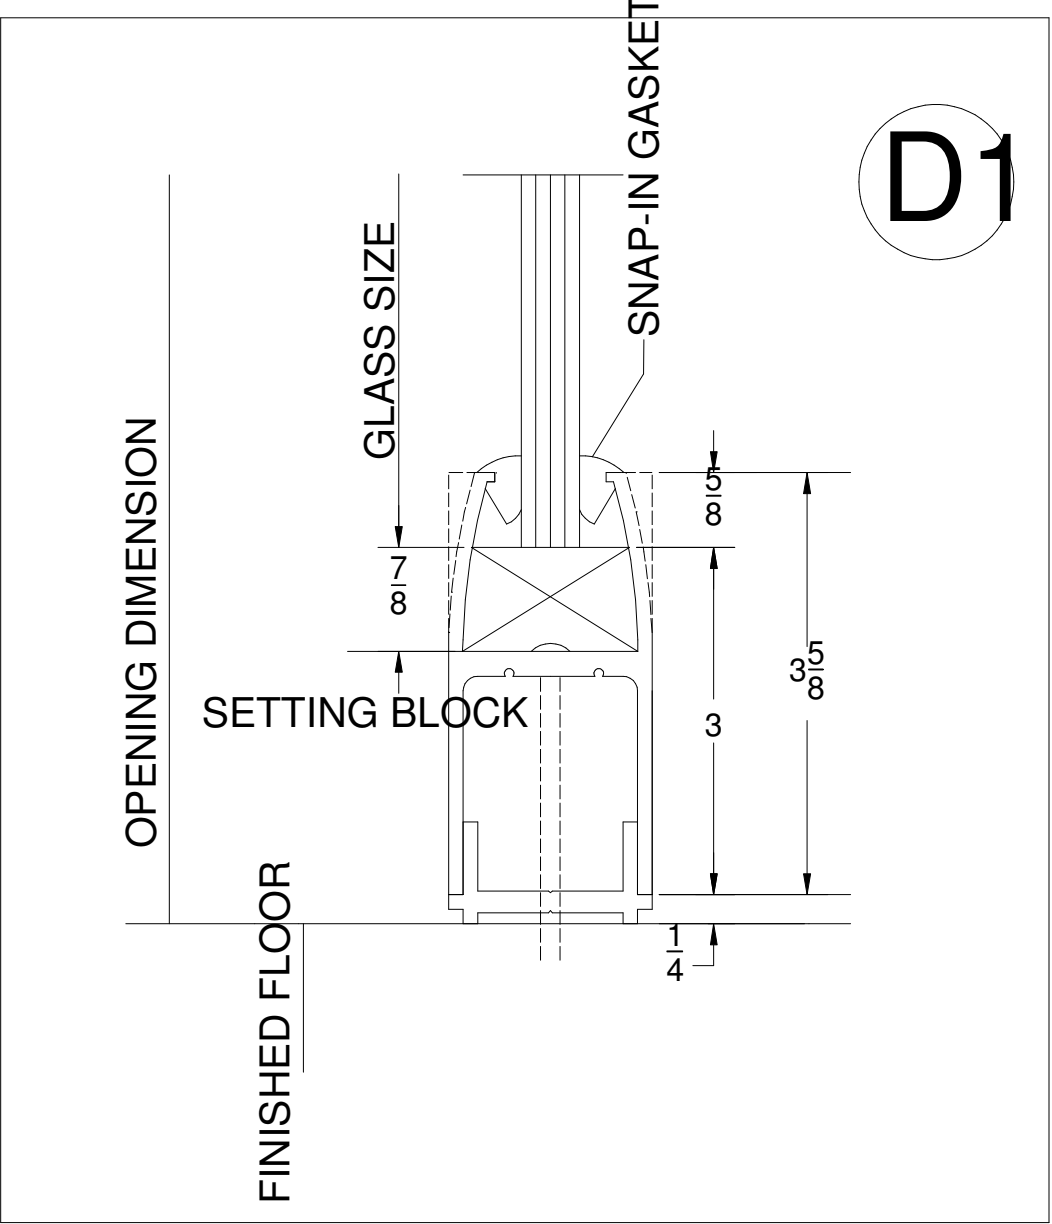

# SIDELIGHT SILL SECTIONS

## STANDARD

Flush Glazed Sidelight W/ 1/4" Track  
(Rail Mounted to Floor Prior to Glazing)