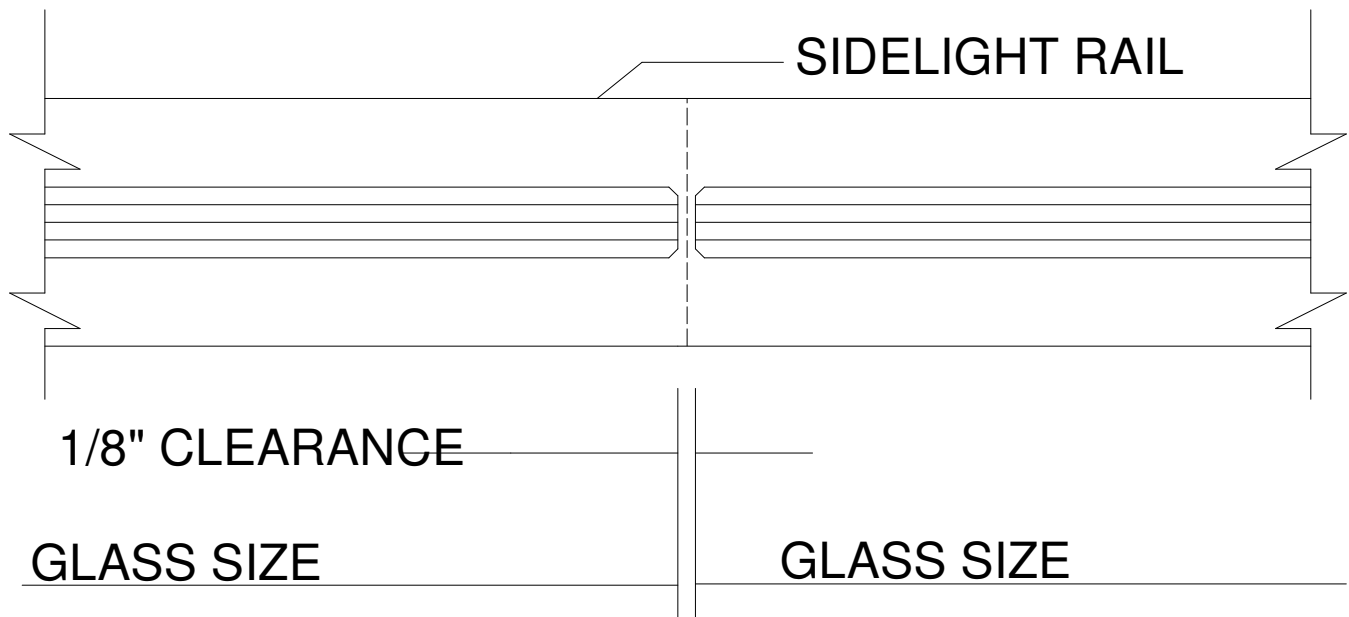

SIDELIGHT PLANS

C5

Butting Sidelights W/ Rails
(Rail May Be Spliced at Butt Joint
or May Be One-Piece Rail)