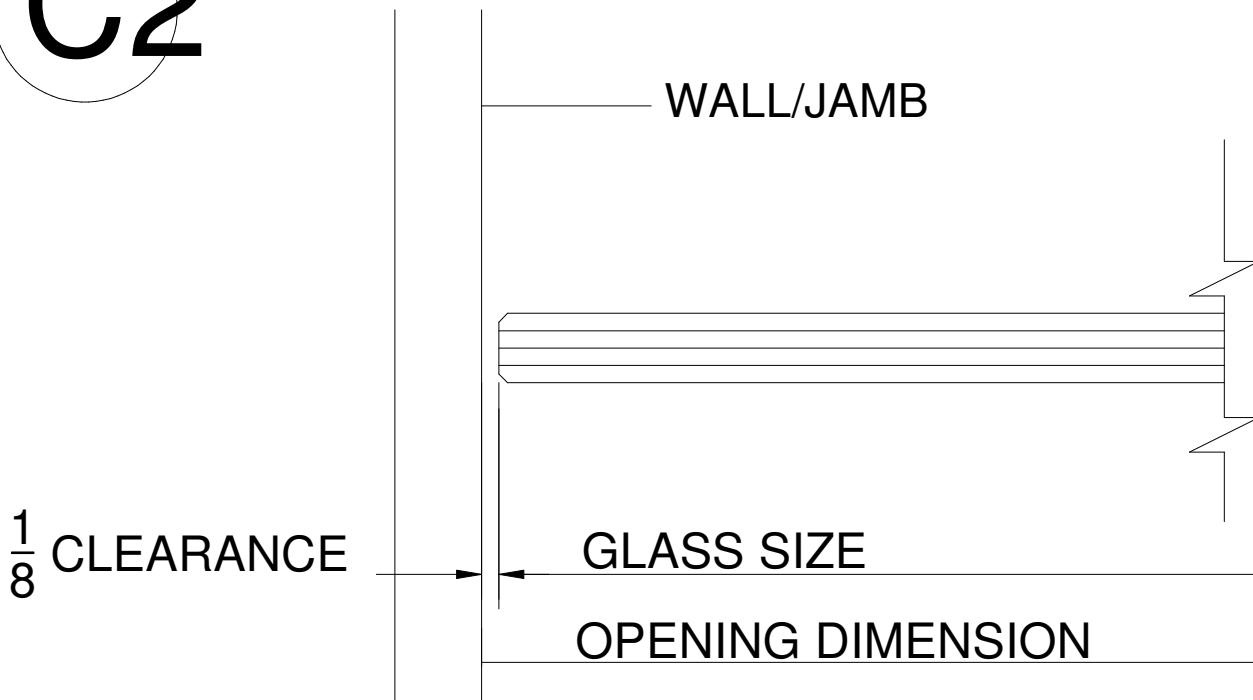

SIDELIGHT PLANS

C2

Sidelight W/Out Rail at Wall