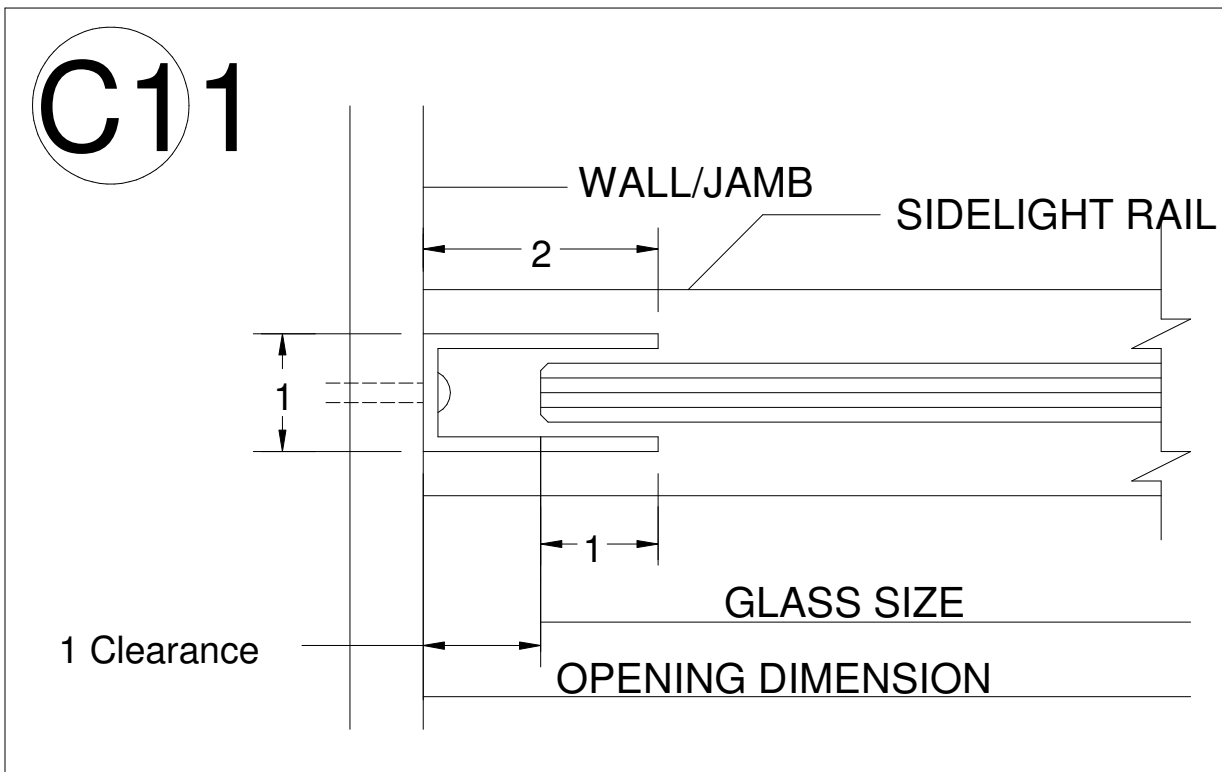

# SIDELIGHT PLANS

Sidelight W/ Bottom Rail at Wall W/ 2" Channel