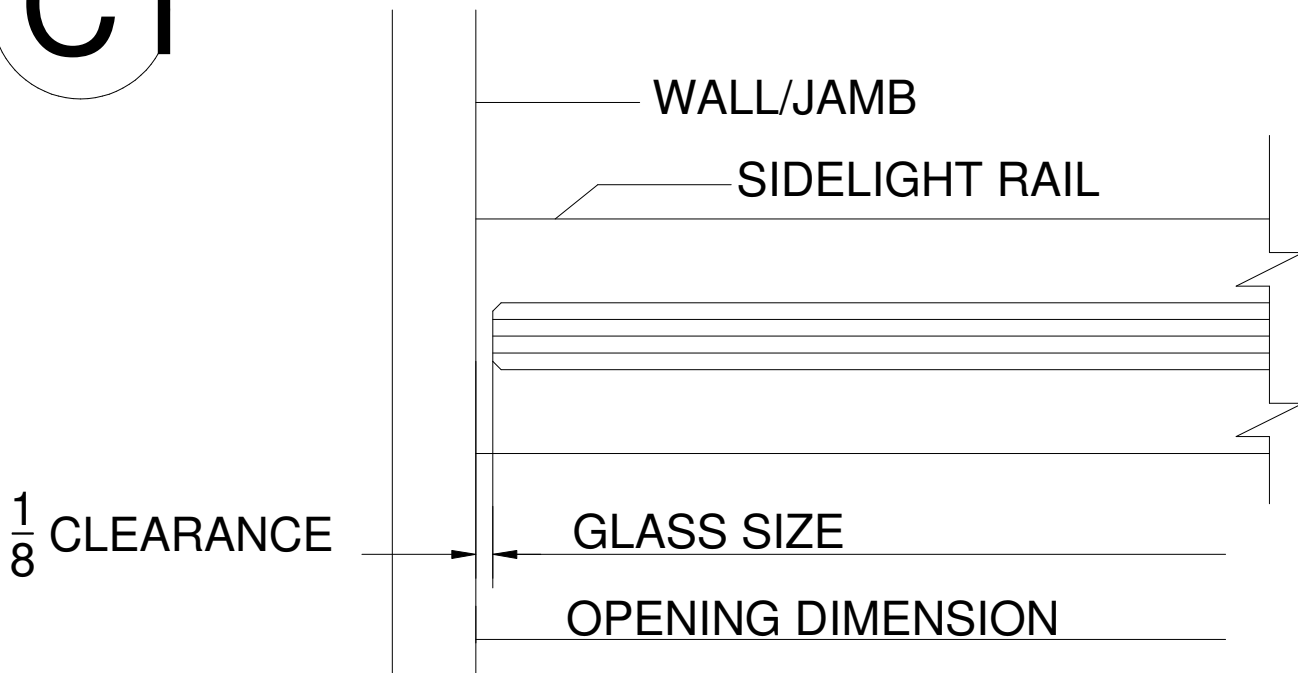

SIDELIGHT PLANS

C1

Sidelight W/ Rail at Wall
(Rail Extended to Contact Wall;
May Be Held Back Same Distance
as Glass)